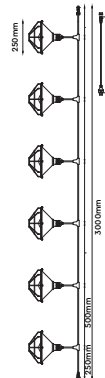

STRING LIGHTS

SKU	Model	Box Qty
8975	VT-717BS	1Pc

IP Rating: IP65
Holder Type: E27
Max Watts: 60W x6
Lampshade: Natural ø250mm (Galvanized Iron)
Bulb Holder: Rose Gold ø49mm (Aluminium)
Cable: Black (HO5RN-F-3x1mm²)
L/S Wireguard: Rose Gold ø256mm (Galvanized Iron)
Catenary Length: 3M Total Length (6 Luminaires at 50cm spacing)