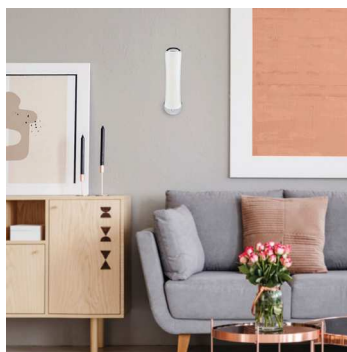

WALL LAMP TRIAC DIMMABLE

AC:220-240V,50/60Hz

120° Beam Angle

>80 CRI

PC+Iron Body

30,000 hr lifespan

IP20 Rating

SKU	Model	Watts	Lumens	Size(mm)	Unit Color	Box Qty
3974 - 3000K WARM WHITE	VT-7025	18w	1200	ø125x530mm	White	1