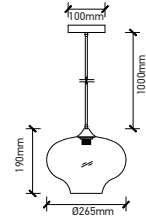

TRANSPARENT GLASS METAL SERIES

SKU	Model	Material:	Glass+Metal
3867	VT-7229	Holder:	E27
		Dimension:	265x190x1000mm
		Box Qty:	8