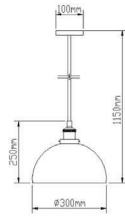

TRANSPARENT GLASS METAL SERIES

SKU	Model	Material:	Glass+Metal
3737	VT-7300	Holder:	E27
		Dimension:	300x250x1150mm
		Box Qty:	8