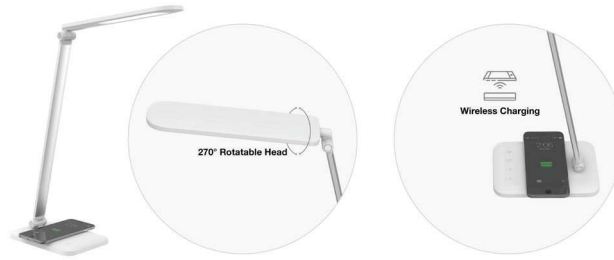

Watts:	16W
Lumens:	1000
Material:	ABS+Aluminium
Dimension:	240x396x180
Voltage:	AC:100-240V,50/60Hz
CRI:	>80
Box Qty:	12

LED TABLE LAMP WITH WIRELESS CHARGER

- Wireless Charging.
- 5 Levels of Brightness Dimming
- Watts as per led 0.2W.
- Rating Input DC:12V/1.5A
- 2s to reach full brightness
- 270 Degree Rotatable Head

SKU	Model	Unit Color
8519 - 3 IN 1	VT-1027	White
218519 - 3 IN 1	VT-1027-N	White