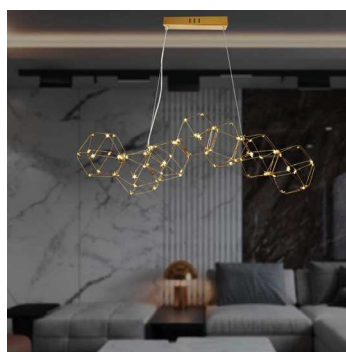

NEW DESIGNER SOFT LIGHTS

AC:220-240V, 50Hz

>80 CRI

Steel Body

20,000 hr lifespan

IP20 Rating

SKU	Model	Watts	Lumens	Size(mm)	Unit Color	Box Qty
15339 - 3000K WARM WHITE	VT-7918	28W	2700	1020x1210	Gold	1