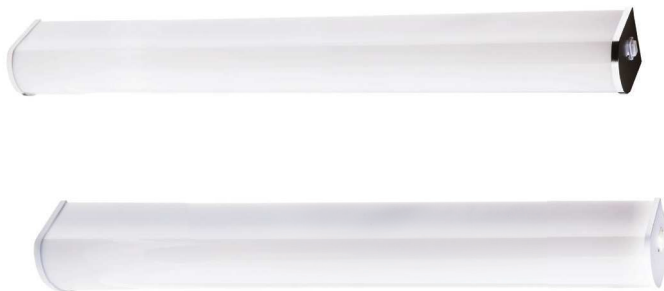

LED MIRROR LAMP WITH CAP

AC:220-240V,50/60Hz

150° Beam Angle

>80 CRI

Aluminium+PC Body

30,000 hr lifespan

IP44 Rating

SKU	Model	Watts	Lumens	Size(mm)	Unit Color	Box Qty
3917 - 6400K WHITE 3916 - 4000K DAY WHITE	VT-7010-CH	10w	950	605x53.6x64.6mm	Chrome	10
3919 - 6400K WHITE 3918 - 4000K DAY WHITE	VT-7010-WH	10w	950	605x53.6x64.6mm	White	10