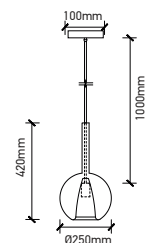

DOUBLE GLASS GUNGREY WHITE

SKU	Model	Material:	Glass+Metal
3876	VT-7304-GW	Holder:	E27
		Dimension:	250x420x1000mm
		Box Qty:	8