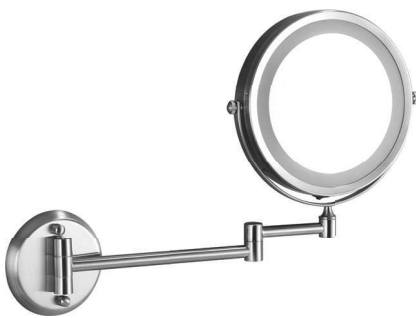

TABLE MIRROR LIGHTS

3X MAGNIFYING

AA BATTERIES

CORDLESS

Watts:	3w
Lumens:	30
Material:	Plastic
Dimension:	135x205x325mm
Voltage:	DC:5V
CRI:	>80
Box Qty:	20

SKU	Model	Unit Color
6629	VT-7572	Chrome

WALL MIRROR LIGHTS