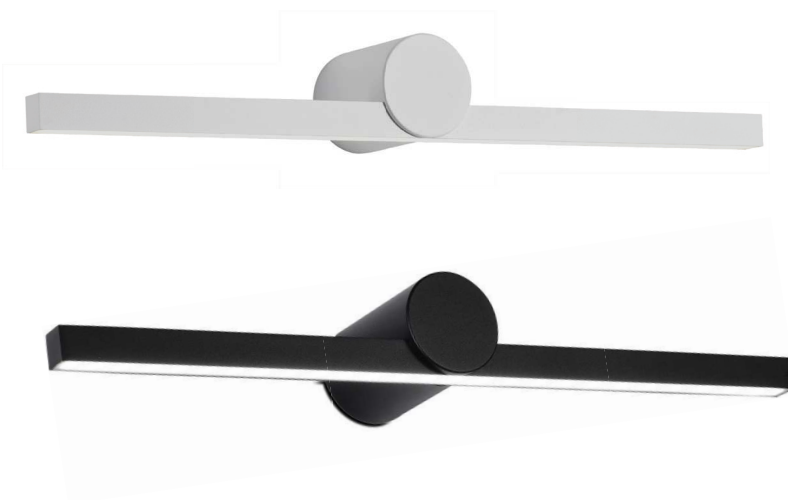

NEW LED MIRROR LIGHTS

AC:220-240V, 50/60Hz

180° Beam Angle

>80 CRI

Aluminium Body

20,000 hr lifespan

IP65 Rating

SKU	Model	Watts	Lumens	Size(mm)	Unit Color	Box Qty
405811 - 3000K WARM WHITE 405821 - 4000K DAY WHITE	VT-7022-W	10W	1530	610x100x75	White	10
405831 - 3000K WARM WHITE 405841 - 4000K DAY WHITE	VT-7022-B	10W	1530	610x100x75	Black	10