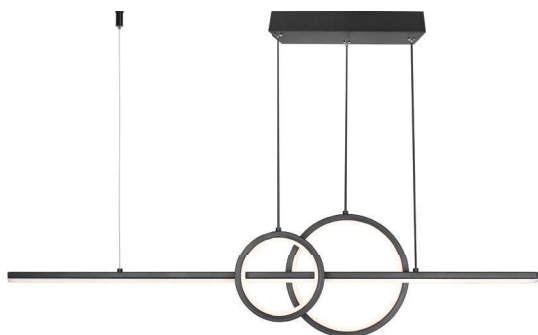

NEW DESIGNER SOFT LIGHTS

AC:220-240V, 50/60Hz

>80 CRI

Aluminum+Steel+Silicone Body

20,000 hr lifespan

IP20 Rating

SKU	Model	Watts	Lumens	Size(mm)	Unit Color	Box Qty
6935 - 4000K DAY WHITE	VT-7767	15W	1500	915x215	Black	1