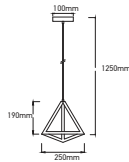

GEOMETRIC SERIES BLACK CANOPY

SKU	Model	Material:	Metal
3832	VT-7141-MB	Holder:	E27
		Dimension:	250x190x1250mm
		Box Qty:	8