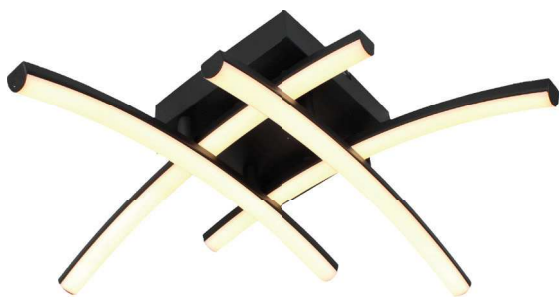

NEW DESIGNER SERIES SURFACE LIGHT

AC:220-240V,50/60Hz

>80 CRI

Aluminum+Steel+Silicone Body

20,000 hr lifespan

IP20 Rating

SKU	Model	Watts	Lumens	Size(mm)	Unit Color	Box Qty
7003 - 3000K WARM WHITE	VT-7790	24W	2500	125x445	Black	4