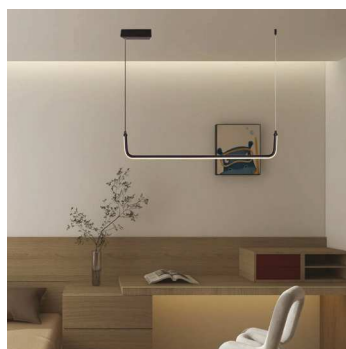

NEW DESIGNER SOFT LIGHTS

AC:220-240V, 50/60Hz

>80 CRI

Aluminum+Steel+Silicone Body

20,000 hr lifespan

IP20 Rating

SKU	Model	Watts	Lumens	Size(mm)	Unit Color	Box Qty
6939 - 4000K DAY WHITE	VT-7769	12W	1200	905x1000	Black	1