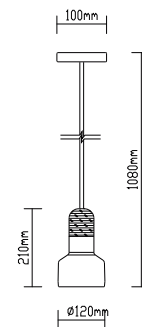

CONCRETE WOODEN

SKU	Model	Material:	Concrete+Wood
3857	VT-7125-R	Holder:	E27
		Dimension:	120x210x1080mm
		Box Qty:	8