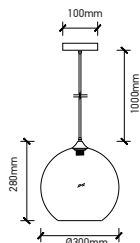

TRANSPARENT GLASS METAL SERIES

SKU	Model	Material:	Glass+Metal
3865	VT-7302	Holder:	E27
		Dimension:	300x280x1000mm
		Box Qty:	8