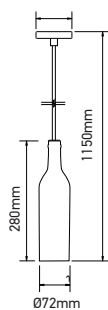

YELLOW PENDANT HOLDER BOTTLE

SKU	Model	Material:	Glass
3773	VT-7558-Y	Holder:	E14
		Dimension:	72x280x1150mm
		Box Qty:	25