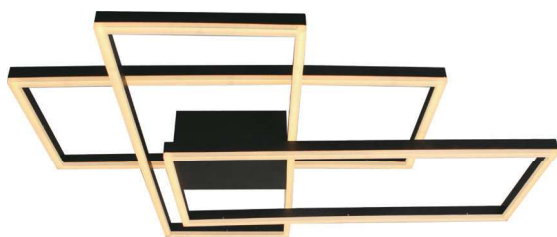

NEW DESIGNER SERIES SURFACE LIGHT

AC:220-240V,50Hz

>80 CRI

Aluminum+Silicone Body

20,000 hr lifespan

IP20 Rating

SKU	Model	Watts	Lumens	Size(mm)	Unit Color	Box Qty
15347 - 3000K WARM WHITE	VT-7926	47W	5010	905x670x100	Black	1