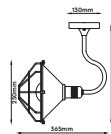

SKU	Model	Box Qty
8973	VT-720R	4

- IP Rating: IP65
- Holder Type: E27
- Max Watts: 60W
- Lampshade: Natural ϕ 250mm (Galvanized Iron)
- Bulb Holder: Rose Gold ϕ 49mm (Aluminium)
- Cable: Black (H05RN-F-3 $\times$ 0.75mm²)
- Wall Lamp Arm: Natural ϕ 14mm (Galvanized Iron)
- Wall Mount: Rose Gold ϕ 130mm (Galvanized Iron)
- L/S Wire Guard: Rose Gold ϕ 256mm (Galvanized Iron)