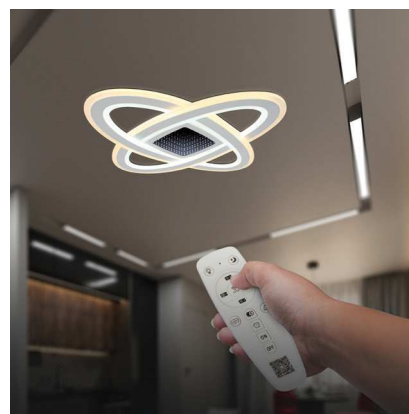

NEW SMART DECORATIVE CEILING LAMP-3IN1-REMOTE CONTROL

AC:220-240V,50Hz
>80 CRI
20,000 hr lifespan
IP20 Rating

SKU	Model	Watts	Lumens	Size(mm)	Unit Color	Box Qty
15360 - 3IN1	VT-7962	130W	13600	620x620	White	5