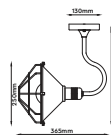

SKU	Model	Box Qty
8972	VT-720B	4

- IP Rating: IP65
- Holder Type: E27
- Max Watts: 60W
- Lampshade: Black ϕ 250mm (Galvanized Iron)
- Bulb Holder: Brushed Brown Bronze (Aluminium)
- Cable: Black (H05RN-F-3 $\times$ 0.75mm²)
- Wall Lamp Arm: Black ϕ 14mm (Galvanized Iron)
- Wall Mount: Black ϕ 130mm (Galvanized Iron)
- L/S Wire Guard: Black ϕ 256mm (Galvanized Iron)

WALL LAMP