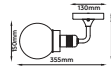

WALL LAMP

SKU	Model	Box Qty
8970	VT-720BW	8

- IP Rating: IP65
- Holder Type: E27
- Max Watts: 60W
- Globe: Clear ϕ 150mm (PMMA)
- Bulb Holder: Brushed Brown Bronze ϕ 49mm (Aluminium)
- Cable: Black (H05RN-F-3 $\times$ 0.75mm²)
- Wall Lamp Arm: Black ϕ 14mm (Galvanized Iron)
- Wall Mount: Black ϕ 130mm (Galvanized Iron)

WALL LAMP