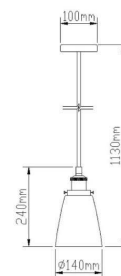

AMBER GLASS METAL SERIES

SKU	Model	Material:	Glass+Metal
3736	VT-7140-A	Holder:	E27
		Dimension:	140x240x1130mm
		Box Qty:	12