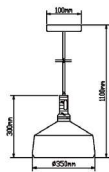

WOODEN TOP IRON BLACK

SKU	Model	Material:	Iron+Wooden Top
3766	VT-7545-B	Holder:	E27
		Dimension:	350x300x1100mm
		Box Qty:	8