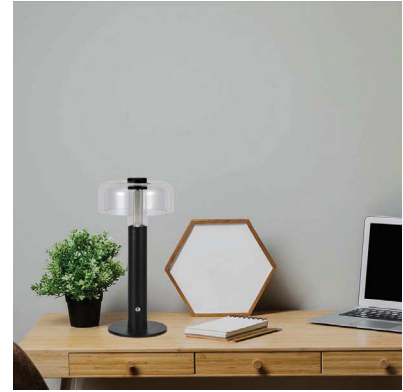

NEW

Watts:	1W
Lumens:	100
Beam Angle:	300°
Material:	Metal+Acrylic
Dimension:	150x300
IP Rating:	IP20
Battery:	1800mAh
Cable Length:	1 Meter [Type C]
Charging Time:	2-3 Hours
Working Time:	6-8 Hours
Box Qty:	10

RECHARGEABLE DESIGNER TABLE LAMP WITH TOUCH CONTROL

SKU	Model	Unit Color
7940 - 3000K WARM WHITE	VT-1049-B	Black
7941 - 3000K WARM WHITE	VT-1049-W	White
7942 - 3000K WARM WHITE	VT-1049-V	Violet
7943 - 3000K WARM WHITE	VT-1049-CG	Champagne Gold
7944 - 3000K WARM WHITE	VT-1049-G	Grey
7945 - 3000K WARM WHITE	VT-1049-SB	Sand Brown

NEW

RECHARGEABLE DESIGNER TABLE LAMP WITH TOUCH CONTROL-3IN1

Watts:	2W
Lumens:	100
Beam Angle:	300°
Material:	Metal+Glass
Dimension:	140x300
IP Rating:	IP20
Battery:	1800mAh
Cable Length:	1 Meter [Type C]
Charging Time:	2-3 Hours
Working Time:	6-8 Hours
Box Qty:	10

SKU	Model	Unit Color
7988 - 3IN1	VT-1056-BT	Black+Transparent