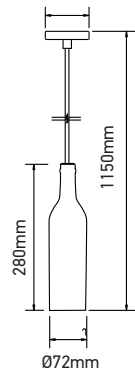

RED PENDANT HOLDER BOTTLE

SKU	Model	Material:	Glass
3769	VT-7558-R	Holder:	E14
		Dimension:	72x280x1150mm
		Box Qty:	25