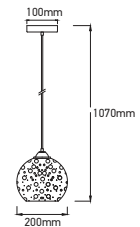

3D GLASS BLACK CANOPY

SKU	Model	Material:	Glass
40121	VT-7206	Holder:	E27
		Dimension:	ø200x100x1070mm
		Box Qty:	8