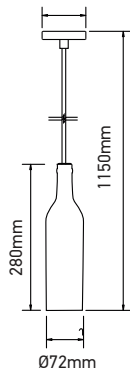

PINK PENDANT HOLDER BOTTLE

SKU	Model	Material:	Glass
3772	VT-7558-P	Holder:	E14
		Dimension:	72x280x1150mm
		Box Qty:	25