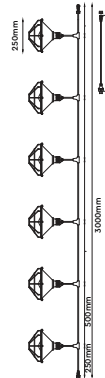

STRING LIGHTS

SKU	Model	Box Qty
8974	VT-717S	1Pc

IP Rating: IP65
Holder Type: E27
Max Watts: 60W x6
Lampshade: Black ø250mm (Galvanized Iron)
Bulb Holder: Brushed Brown Bronze ø49mm (Aluminium)
Cable: Black (HO5RN-F-3x1mm²)
L/S Wireguard: Black ø256mm (Galvanized Iron)
Catenary Length: 3M Total Length (6 Luminaires at 50cm spacing)