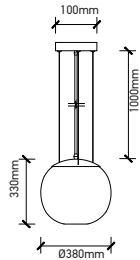

DESIGNER GLASS GUN GREY

SKU	Model	Material:	Glass
3888	VT-7380	Holder:	E27
		Dimension:	Ø380x330x1000mm
		Box Qty:	4