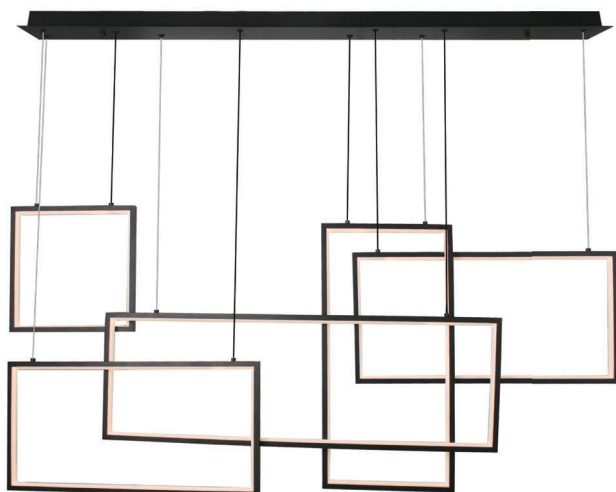

NEW DESIGNER SOFT LIGHTS

AC:220-240V, 50Hz

>80 CRI

Aluminium+Silicone Body

20,000 hr lifespan

IP20 Rating

SKU	Model	Watts	Lumens	Size(mm)	Unit Color	Box Qty
15344 - 3000K WARM WHITE	VT-7923	45W	4800	1200x1580	Black	1