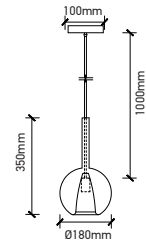

DOUBLE GLASS AMBER WHITE

SKU	Model	Material:	Glass+Metal
3878	VT-7181-AW	Holder:	E27
		Dimension:	180x350x1000mm
		Box Qty:	9