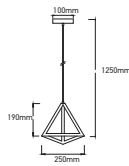

GEOMETRIC SERIES GOLD CANOPY

SKU	Model	Material:	Metal
3831	VT-7141-CG	Holder:	E27
		Dimension:	250x190x1250mm
		Box Qty:	8