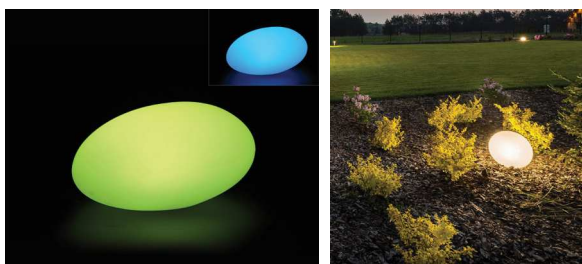

STONE LIGHT

Lithium Battery 1000mAh

AC:100-240V,50Hz

LLDPE Body

50,000 hr lifespan

IP67 Rating

280x210x170mm Size

White Unit Color

SKU	Model	Watts	Lumens	Box Qty
40151 - RGB	VT-7802	1w	18	8