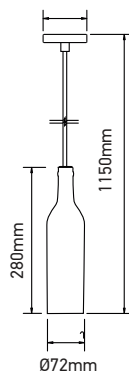

GREEN PENDANT HOLDER BOTTLE

SKU	Model	Material:	Glass
3767	VT-7558-GN	Holder:	E14
		Dimension:	72x280x1150mm
		Box Qty:	25