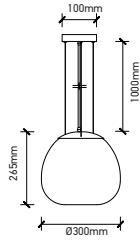

DESIGNER GLASS GUN GREY

SKU	Model	Material:	Glass
3887	VT-7292	Holder:	E27
		Dimension:	Ø300x265x1000mm
		Box Qty:	8