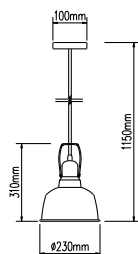

ALUMINIUM SHADE WHITE

SKU	Model	Material:	Aluminium
3729	VT-7422-WH	Holder:	E27
		Dimension:	230x310x1150mm
		Box Qty:	8