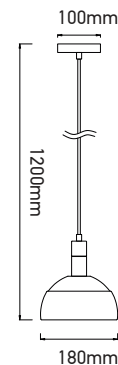

PENDANT ALUMINIUM SHADE GREY

SKU	Model	Material:	Plastic+Aluminium
3922	VT-7100-G	Holder:	E14
		Dimension:	180x100x1200mm
		Box Qty:	12