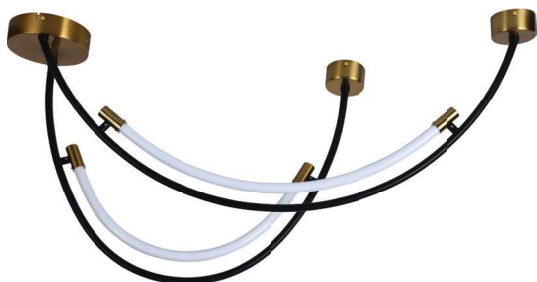

NEW DESIGNER SOFT LIGHTS

AC:220-240V, 50/60Hz

120° Beam Angle

>80 CRI

20,000 hr lifespan

IP20 Rating

SKU	Model	Watts	Lumens	Size(mm)	Unit Color
10087 - 3000K WARM WHITE 10057 - 4000K DAY WHITE	VT-7826	20W	2500	1000x600x475	Black+Brass