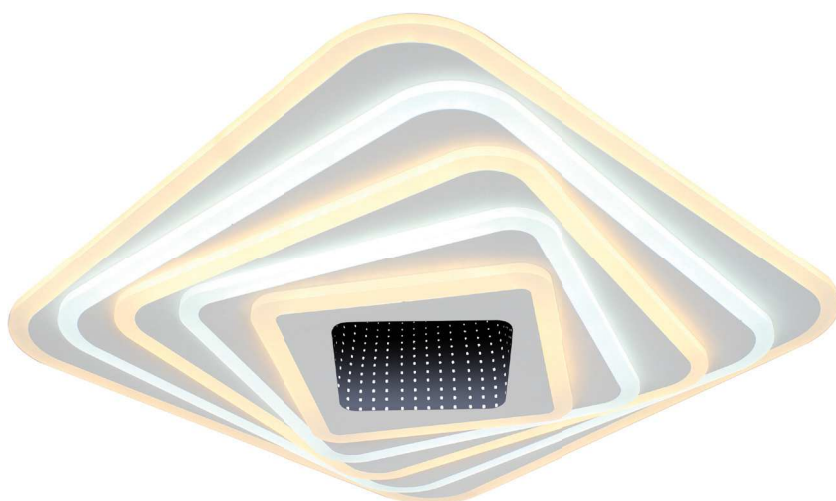

NEW SMART DECORATIVE CEILING LAMP-3IN1-REMOTE CONTROL

AC:220-240V,50Hz
>80 CRI
20,000 hr lifespan
IP20 Rating

SKU	Model	Watts	Lumens	Size(mm)	Unit Color	Box Qty
15356 - 3IN1	VT-7958	150W	15500	510x510	White	5