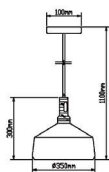

WOODEN TOP IRON WHITE

SKU	Model	Material:	Iron+Wooden Top
3765	VT-7545-WH	Holder:	E27
		Dimension:	350x300x1100mm
		Box Qty:	8