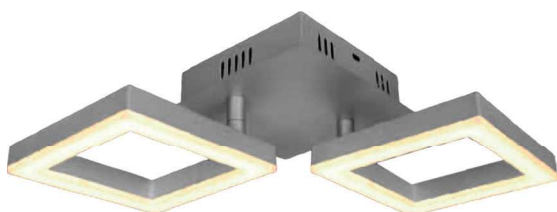

NEW DESIGNER SERIES SURFACE LIGHT-TWO FRAME

AC:220-240V,50Hz

>80 CRI

Aluminum+Steel+Acrylic Body

20,000 hr lifespan

IP20 Rating

SKU	Model	Watts	Lumens	Size(mm)	Unit Color	Box Qty
7006 - 3000K WARM WHITE	VT-7786	14W	1490	340x95x160	Satin Nickel	5