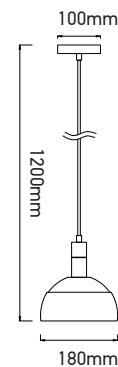

PENDANT ALUMINIUM SHADE WHITE

SKU	Model	Material:	Plastic+Aluminium
3920	VT-7100-WH	Holder:	E14
		Dimension:	180x100x1200mm
		Box Qty:	12

PENDANT ALUMINIUM SHADE PINK

SKU	Model	Material:	Plastic+Aluminium
3923	VT-7100-P	Holder:	E14
		Dimension:	180x100x1200mm
		Box Qty:	12