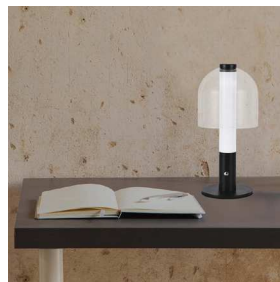

RECHARGEABLE DESIGNER TABLE LAMP WITH TOUCH CONTROL-3IN1

Watts:	2W
Lumens:	100
Beam Angle:	300°
Material:	Metal+Glass
Dimension:	140x300
IP Rating:	IP20
Battery:	1800mAh
Cable Length:	1 Meter [Type C]
Charging Time:	2-3 Hours
Working Time:	6-8 Hours
Box Qty:	10

SKU	Model	Unit Color
7988 - 3IN1	VT-1056-BT	Black+Transparent