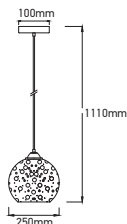

3D GLASS BLACK CANOPY

SKU	Model	Material:	Glass
40131	VT-7256	Holder:	E27
		Dimension:	ø250x100x1110mm
		Box Qty:	8