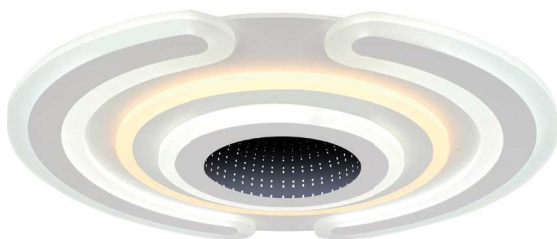

NEW SMART DECORATIVE CEILING LAMP-
3IN1-REMOTE CONTROL

AC:220-240V,50Hz

>80 CRI

20,000 hr lifespan

IP20 Rating

SKU	Model	Watts	Lumens	Size(mm)	Unit Color	Box Qty
15358 - 3IN1	VT-7960	95W	9900	520x500	White	5