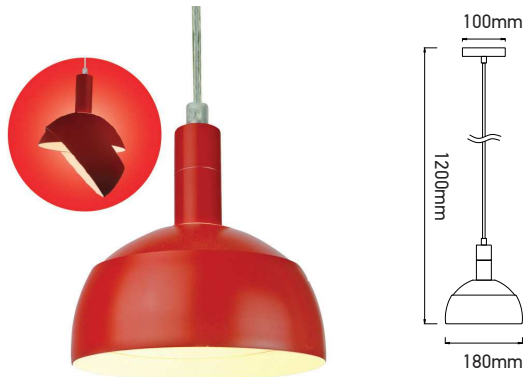

PENDANT ALUMINIUM SHADE RED

SKU	Model	Material:	Plastic+Aluminium
3924	VT-7100-R	Holder:	E14
		Dimension:	180x100x1200mm
		Box Qty:	12