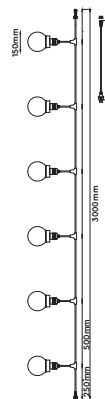

STRING LIGHTS

SKU	Model	Box Qty
8971	VT-720S	1Pc

IP Rating: IP65
Holder Type: E27
Max Watts: 60W x6
Globe: Clear ø150mm (PMMA)
Bulb Holder: Brushed Brown Bronze ø49mm (Aluminium)
Cable: Black (HO5RN-F-3x1mm²)
Catenary Length: 3M Total Length (6 Luminaires at 50cm spacing)