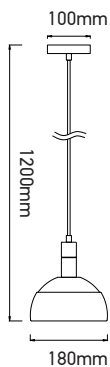

PENDANT ALUMINIUM SHADE WHITE

SKU	Model	Material:	Plastic+Aluminium
3920	VT-7100-WH	Holder:	E14
		Dimension:	180x100x1200mm
		Box Qty:	12

PENDANT ALUMINIUM SHADE PINK

SKU	Model	Material:	Plastic+Aluminium
3923	VT-7100-P	Holder:	E14
		Dimension:	180x100x1200mm
		Box Qty:	12