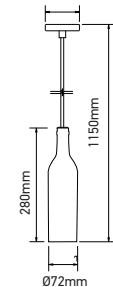

BROWN PENDANT HOLDER BOTTLE

SKU	Model	Material:	Glass
3776	VT-7558-BR	Holder:	E14
		Dimension:	72x280x1150mm
		Box Qty:	25