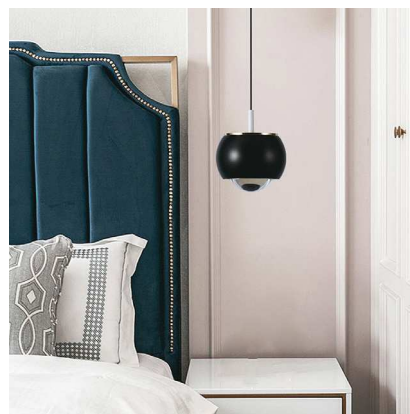

NEW LED PENDANTS

AC:220-240V,50/60Hz

120° Beam Angle

>80 CRI

20,000 hr lifespan

IP20 Rating

SKU	Model	Watts	Lumens	Size(mm)	Unit Color
10078 - 3000K WARM WHITE 10077 - 4000K DAY WHITE	VT-7830-B	9W	1000	100x1230	Black
10080 - 3000K WARM WHITE 10079 - 4000K DAY WHITE	VT-7830-W	9W	1000	100x1230	White