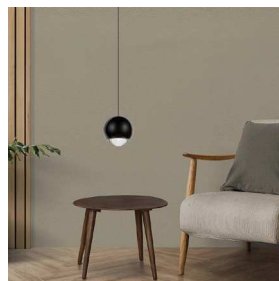

HANGING LAMP

Watts:	5W
Lumens:	500
Beam Angle:	60°
Material:	Iron
Dimension:	100x2000
IP Rating:	IP20
Box Qty:	10

SKU	Model	Unit Color
10341 - 3000K WARM WHITE	VT-7508-B	Black
10342 - 3000K WARM WHITE	VT-7508-W	White