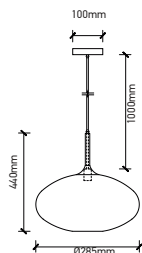

MODERN WHITE GLASS PENDANT

SKU	Model	Material:	Glass+Metal
3884	VT-7281-WG	Holder:	E27
		Dimension:	Ø285x440x1000mm
		Box Qty:	4