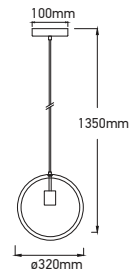

GEOMETRIC SERIES GOLD CANOPY

SKU	Model	Material:	Metal
3835	VT-7322-CG	Holder:	E27
		Dimension:	320x320x1350mm
		Box Qty:	10