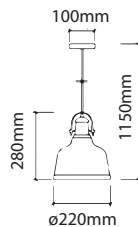

AMBER GLASS PENDANT

SKU	Model	Material:	Glass+Metal
3726	VT-7220-A	Holder:	E27
		Dimension:	220x280x1150mm
		Box Qty:	8