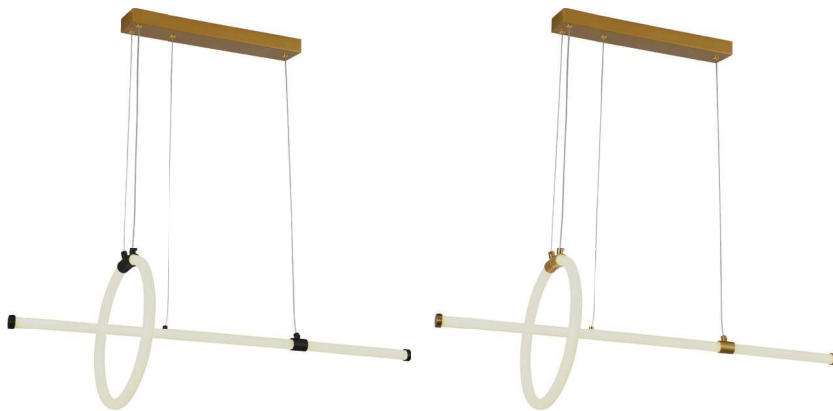

NEW DESIGNER SOFT LIGHTS

AC:220-240V, 50/60Hz

270° Beam Angle

>80 CRI

20,000 hr lifespan

IP20 Rating

SKU	Model	Watts	Lumens	Size(mm)	Unit Color	Box Qty
8022 - 3000K WARM WHITE	VT-7818-B	16W	1820	860x300	Black	5
8023 - 3000K WARM WHITE	VT-7818-PG	16W	1820	860x300	Paint Gold	5