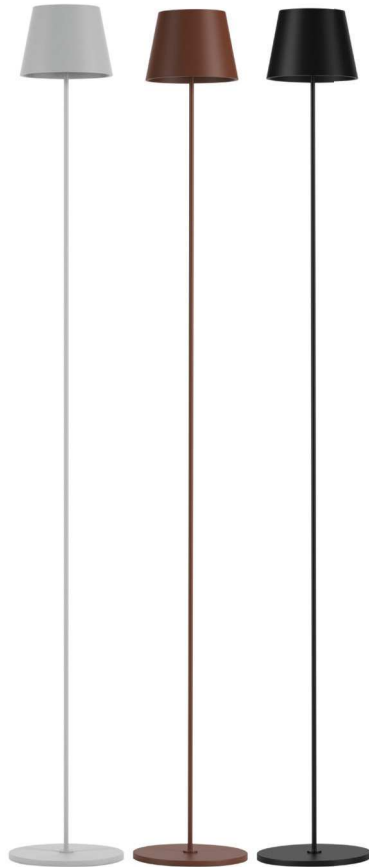

NEW

RECHARGEABLE & ADJUSTABLE FLOOR LAMP - TOUCH CONTROL

Watts:	4W
Lumens:	300
Beam Angle:	180°
Material:	Aluminium
Dimension:	140x1300
IP Rating:	IP54
Battery:	4400mAh
Cable Length:	1 Meter [Type C]
Charging Time:	6-8 Hours
Working Time:	6 Hours
Box Qty:	4

SKU	Model	Unit Color
7007 - 3000K WARM WHITE	VT-7544-W	White
7008 - 3000K WARM WHITE	VT-7544-C	Corten
7009 - 3000K WARM WHITE	VT-7544-B	Black

NEW

Watts:	3W
Lumens:	70
Beam Angle:	180°
Material:	Iron
Dimension:	105x390
IP Rating:	IP20
Battery:	4000mAh
Charging Time:	6-8 Hours
Working Time:	8-10 Hours
Box Qty:	12

RECHARGEABLE DESK LAMPS

SKU	Model	Unit Color
10187 - 3000K WARM WHITE 10188 - 4000K DAY WHITE	VT-7703-RB-G	Grey
10189 - 3000K WARM WHITE 10190 - 4000K DAY WHITE	VT-7703-RB-GD	Gold
10191 - 3000K WARM WHITE 10192 - 4000K DAY WHITE	VT-7703-RB-W	White
10193 - 3000K WARM WHITE 10194 - 4000K DAY WHITE	VT-7703-RB-B	Black