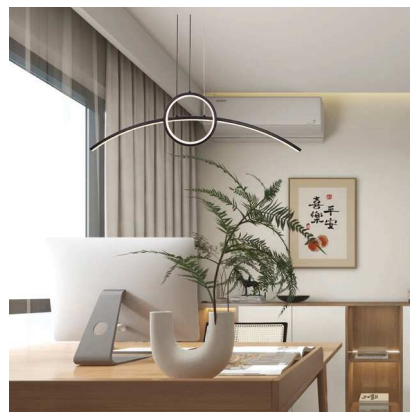

NEW DESIGNER SOFT LIGHTS

AC:220-240V, 50/60Hz

>80 CRI

Aluminum+Steel+Silicone

Body

20,000 hr lifespan

IP20 Rating

SKU	Model	Watts	Lumens	Size(mm)	Unit Color	Box Qty
6933 - 4000K DAY WHITE	VT-7766	30W	3200	890x250	Black	1