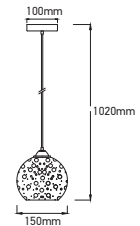

3D GLASS BLACK CANOPY

SKU	Model	Material:	Glass
40111	VT-7152	Holder:	E27
		Dimension:	ø150x100x1020mm
		Box Qty:	8