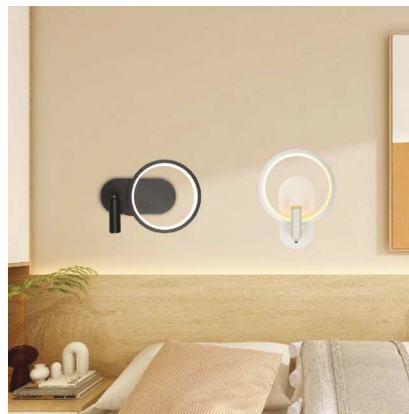

NEW DESIGNER WALL LIGHTS

AC:220-240V, 50Hz

>80 CRI

Aluminium+Steel+Silicone

Body

20,000 hr lifespan

IP20 Rating

SKU	Model	Watts	Lumens	Size(mm)	Unit Color	Box Qty
14981 - 3000K WARM WHITE 14980 - 4000K DAY WHITE	VT-7906-B	14W	1500	250x180	Black	1
14983 - 3000K WARM WHITE 14982 - 4000K DAY WHITE	VT-7906-W	14W	1500	250x180	White	1