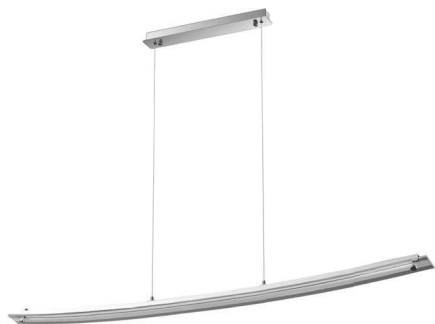

DESIGNER BEND GLASS HANGING PENDANT

AC:220-240V,50Hz
 120° Beam Angle
 >80 CRI
 Stainless Steel+Metal+Glass Body
 20,000 hr lifespan
 IP20 Rating

SKU	Model	Watts	Lumens	Size(mm)	Unit Color	Box Qty
3898 - 4000K DAY WHITE	VT-7020	18w	1350	985x55x800mm	Chrome+Glass	6