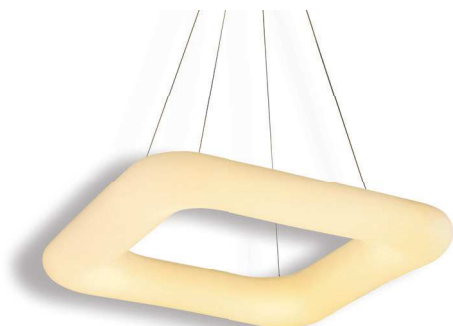

LED PENDANTS-COLOR CHANGING

AC:220-240V,50Hz

120° Beam Angle

>80 CRI

PC Body

30,000 hr lifespan

IP20 Rating

SKU	Model	Watts	Lumens	Size(mm)	Unit Color	Box Qty
3963 -3IN1	VT-7607	42w	3400	600x600x2000mm	White	1