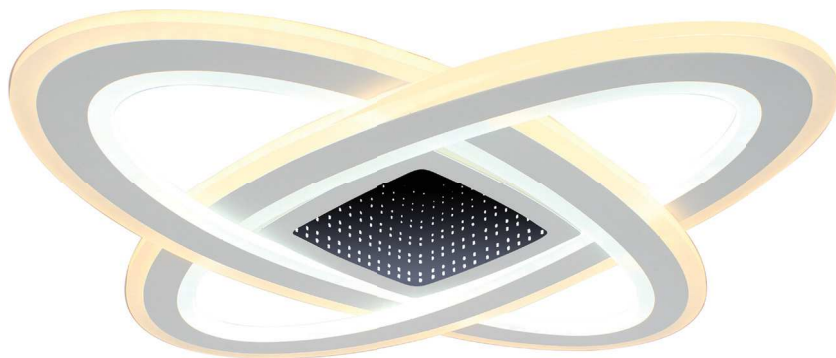

NEW SMART DECORATIVE CEILING LAMP-3IN1-REMOTE CONTROL

AC:220-240V,50Hz
>80 CRI
20,000 hr lifespan
IP20 Rating

SKU	Model	Watts	Lumens	Size(mm)	Unit Color	Box Qty
15360 - 3IN1	VT-7962	130W	13600	620x620	White	5