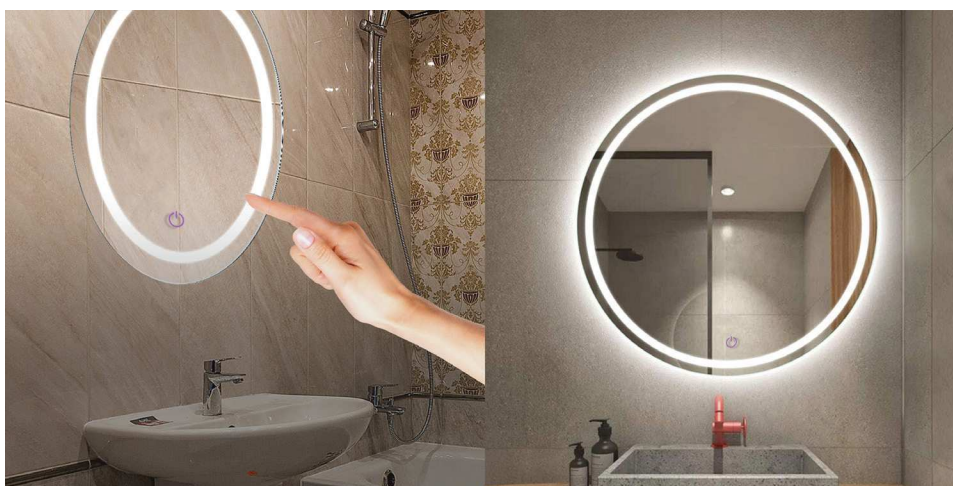

120° Beam Angle

>80 CRI

IP44 Rating

SKU	Model	Watts	Lumens	Size(mm)	Box Qty
40481 - 6400K WHITE	VT-8601	25w	750	D:600x35mm	1

MIRROR LIGHTS TOUCH SWITCH

AC:200-240V,50/60Hz

120° Beam Angle

>80 CRI