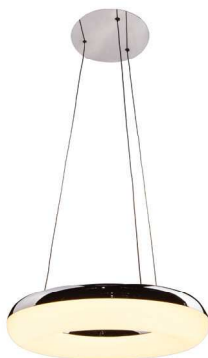

AC:220-240V, 50/60Hz

120° Beam Angle

>80 CRI

Metal+Acrylic Body

20,000 hr lifespan

IP20 Rating

SKU	Model	Watts	Lumens	Size(mm)	Unit Color
23099 - 3000K WARM WHITE	VT-7581	25W	3000	500x1220	White

LED PENDANTS