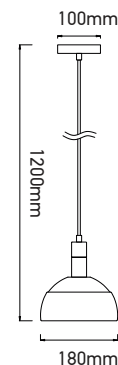

PENDANT ALUMINIUM SHADE BLACK

SKU	Model	Material:	Plastic+Aluminium
3921	VT-7100-B	Holder:	E14
		Dimension:	180x100x1200mm
		Box Qty:	12