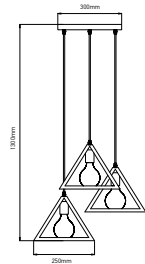

GEOMETRIC SERIES BLACK CANOPY

SKU	Model	Material:	Metal Finish
3927	VT-7144	Holder:	E27
		Dimension:	300x1300mm
		Box Qty:	4