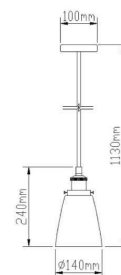

TRANSPARENT GLASS METAL SERIES

SKU	Model	Material:	Glass+Metal
3735	VT-7140-T	Holder:	E27
		Dimension:	140x240x1130mm
		Box Qty:	8